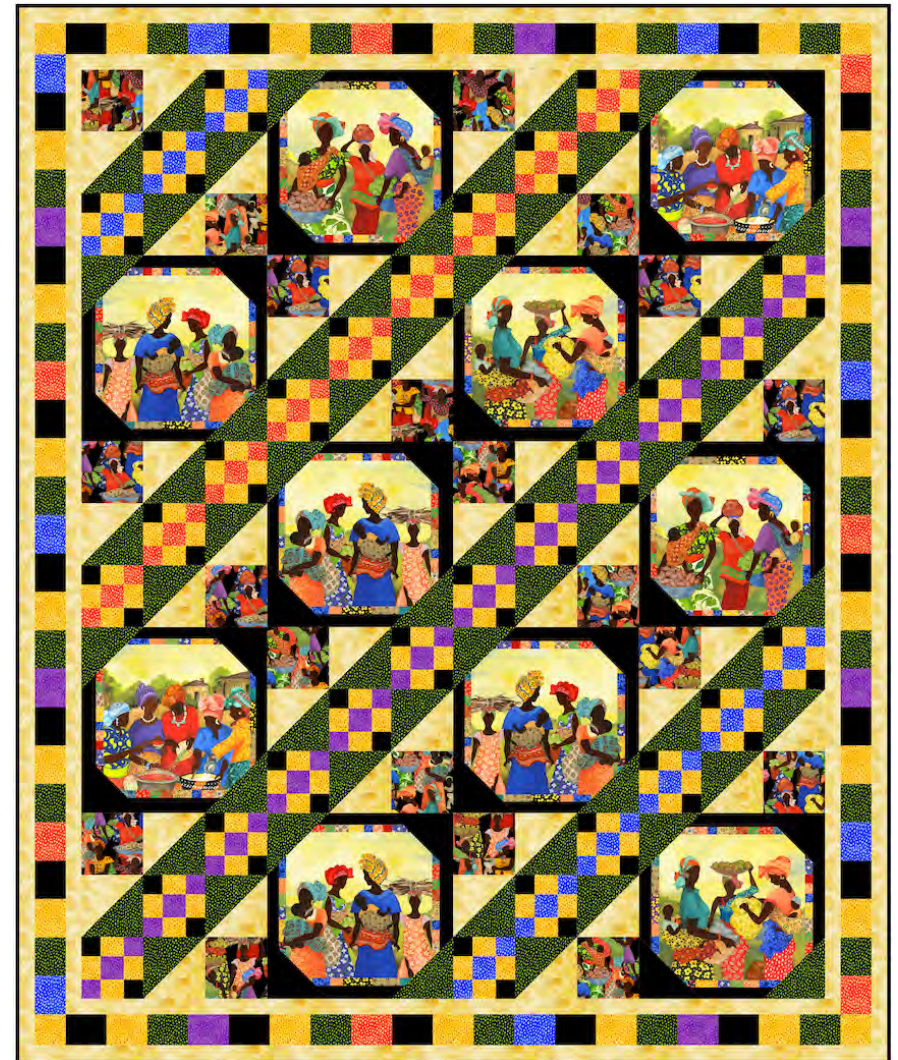

Colorful Stories

Pine Tree Country Quilts

PO Box 343, Stillwater, ME 04489 (207) 827-3876

www.pinetreecountryquilts.com